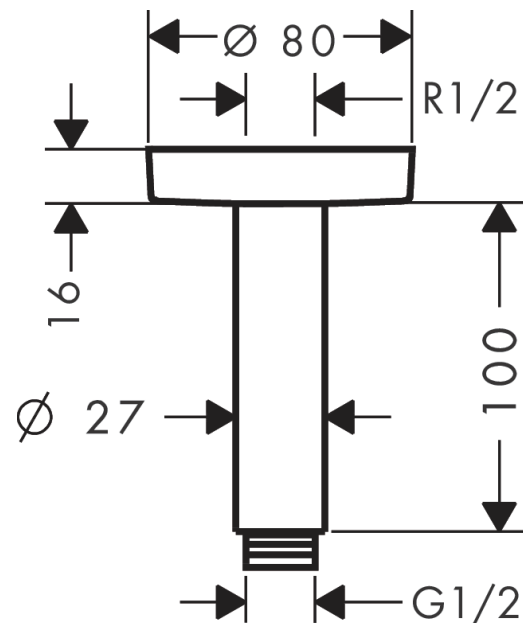

Ceiling connector S 10 cm

Surfaces: **Chrome** Article Number: **27393000**

Description

product features

- length: 100 mm
- shaft \varnothing : 27 mm
- purpose of use: also usable as an extension
- installation type: exposed installation
- material: brass
- connection type: G 1/2 NPT
- connection thread G 1/2
- connection dimension DN15

Design awards

Product image

Scale drawing

Ceiling connector S 10 cm

Surfaces: **Chrome** Article Number: **27393000**

Exploded Drawing

Year of production: >12/20

Ceiling connector S 10 cm

Surfaces: **Chrome** Article Number: **27393000**

Spare part list

Year of production: >12/20

Pos.	Description	Article Number	Price	PU
1	connecting thread	95188000	-	1
2	mounting kit	95208000	-	1
3	O-ring 34x2	98383000	-	1
4	escutcheon Ø 80 mm	92122000	-	1
5	shower arm	27479000	-	1
6	O-ring 16x2	98133000	-	1