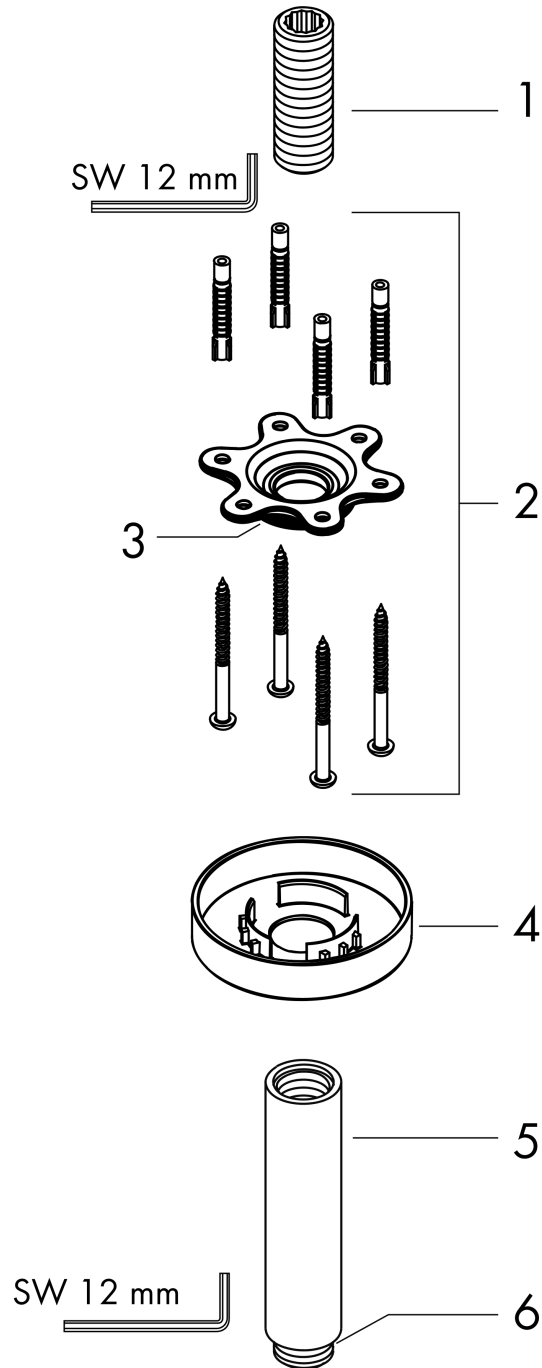

Ceiling connector S 10 cm

Surfaces: **Chrome** Article Number: **27393000**

Description

product features

- length: 100 mm
- shaft \varnothing : 27 mm
- purpose of use: also usable as an extension
- installation type: exposed installation
- material: brass
- connection type: G 1/2 NPT
- connection thread G 1/2
- connection dimension DN15

Design awards

Product image

Scale drawing

Ceiling connector S 10 cm

Surfaces: **Chrome** Article Number: **27393000**

Exploded Drawing

Year of production: >12/20

Ceiling connector S 10 cm

Surfaces: **Chrome** Article Number: **27393000**

Spare part list

Year of production: >12/20

Pos.	Description	Article Number	Price	PU
1	connecting thread	95188000	-	1
2	mounting kit	95208000	-	1
3	O-ring 34x2	98383000	-	1
4	escutcheon Ø 80 mm	92122000	-	1
5	shower arm	27479000	-	1
6	O-ring 16x2	98133000	-	1